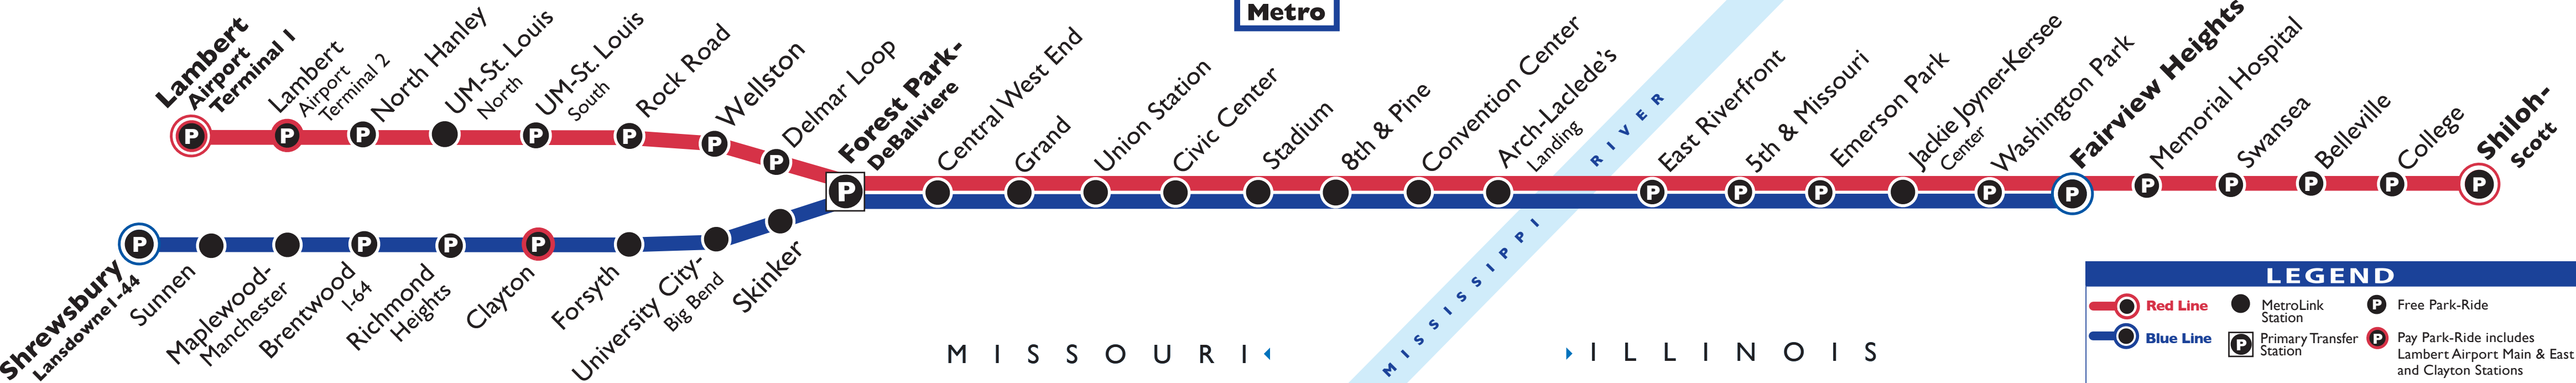

W E L C O M E

A B O A R D

**LEGEND**

- Red Line
- Blue Line
- MetroLink Station
- Primary Transfer Station
- Free Park-Ride
- Pay Park-Ride includes Lambert Airport Main & East and Clayton Stations